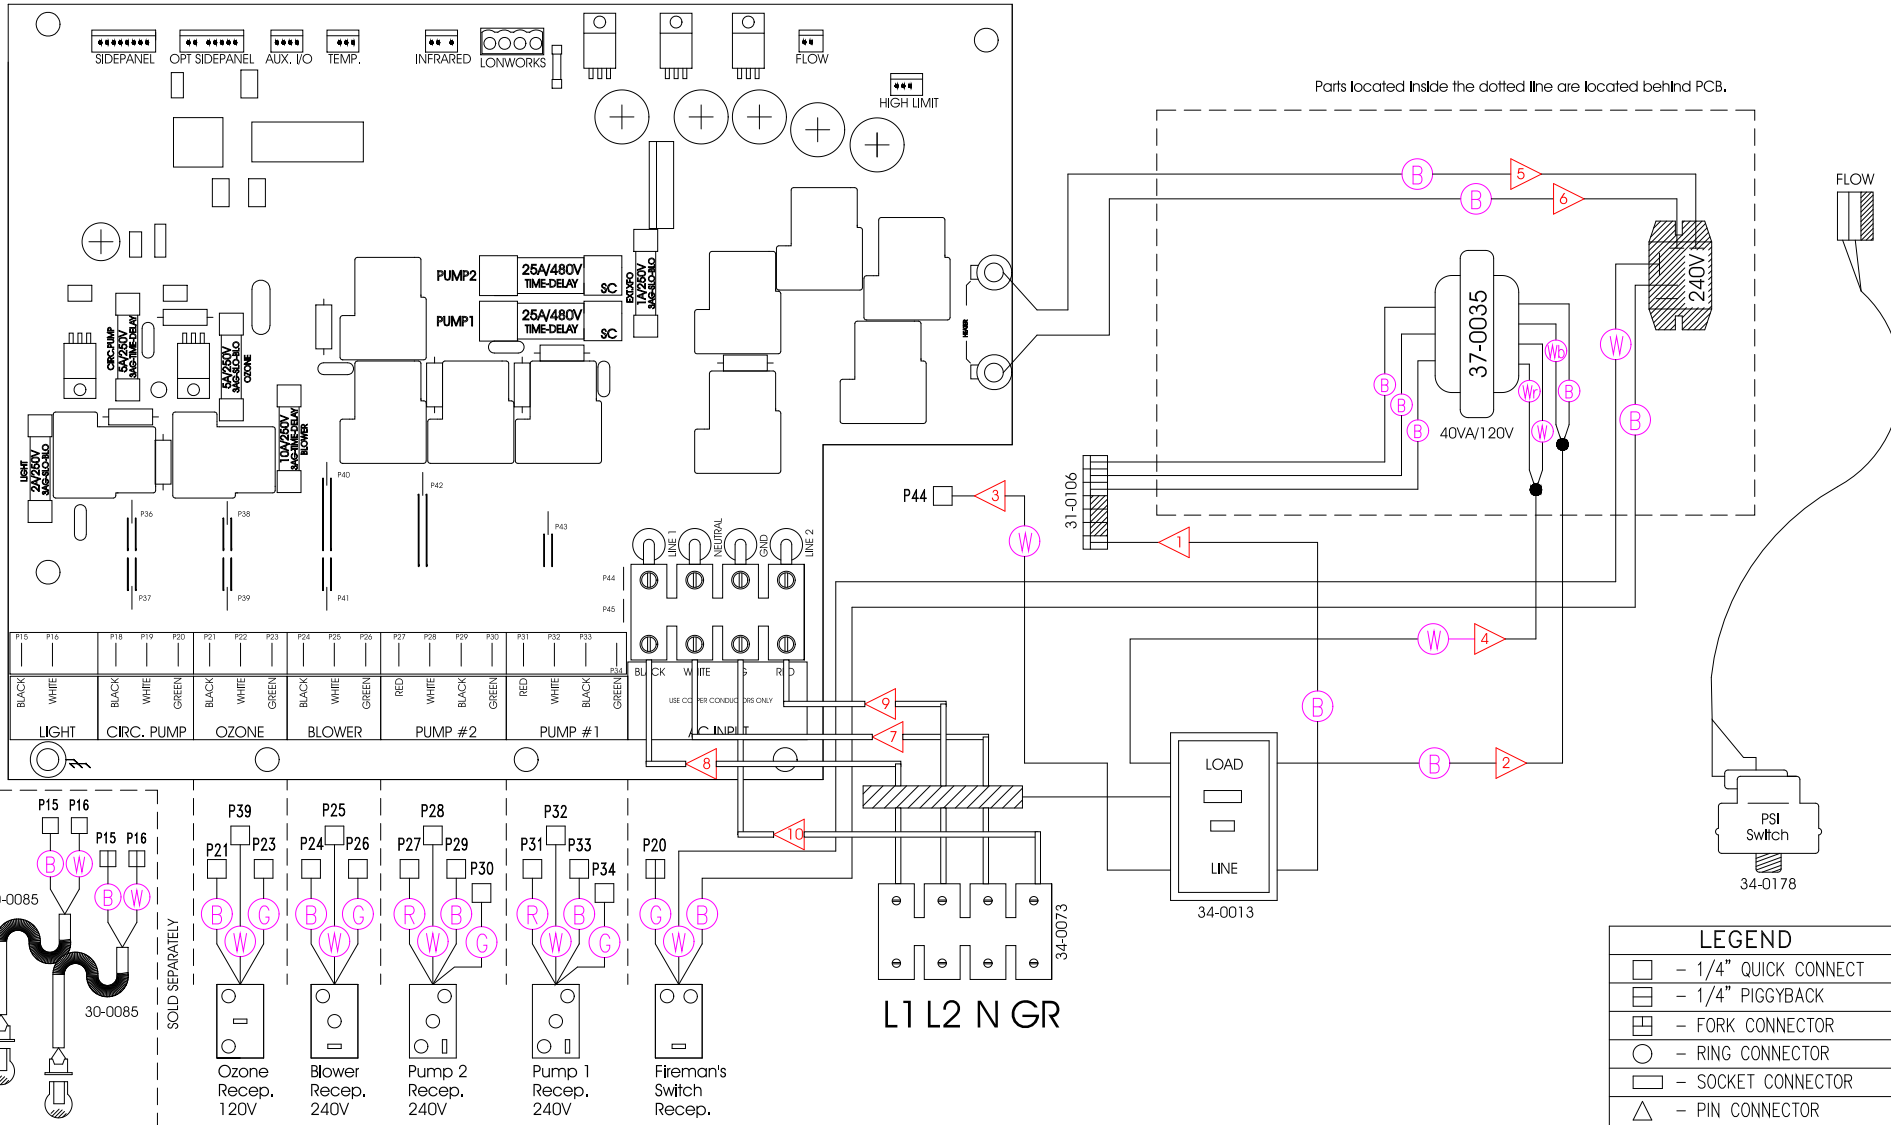

33-0025-R5

HYDROQUIP

13345 Estelle St.
 Corona, CA 92879
 Phone: (909) 273-7575 Fax: (800) 332-7190

Manufacture Notes: on Contactor Indicates capacitor.

SHADED COMPONENTS ARE 240V

Dwg. No.:	GD222AH-KLPQY-J	Drawn By:	BH	Rev.	8												
Reviewed By:		Date:	07.31.02														
		Diagram No.:	5122														
<table border="0"> <thead> <tr> <th colspan="2">Wire Color Code</th> </tr> </thead> <tbody> <tr> <td>B - Black</td> <td>G - Green</td> </tr> <tr> <td>Br - Brown</td> <td>Bl - Blue</td> </tr> <tr> <td>R - Red</td> <td>V - Violet</td> </tr> <tr> <td>O - Orange</td> <td>W - White</td> </tr> <tr> <td>Y - Yellow</td> <td>Gr - Gray</td> </tr> </tbody> </table>						Wire Color Code		B - Black	G - Green	Br - Brown	Bl - Blue	R - Red	V - Violet	O - Orange	W - White	Y - Yellow	Gr - Gray
Wire Color Code																	
B - Black	G - Green																
Br - Brown	Bl - Blue																
R - Red	V - Violet																
O - Orange	W - White																
Y - Yellow	Gr - Gray																